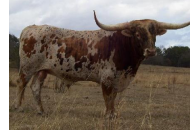

CCV Outlaw Annie

Date of Birth: 06/28/2018
Registration 1: Pending
Sale Price: \$
Owner: 20/20 Cattle Co.

Courtesy of 20/20 Cattle Company

TTT: 76.1250 on 04/01/2024

Concealed Weapon

Sharp Shooter 542

PEACEMAKER 44